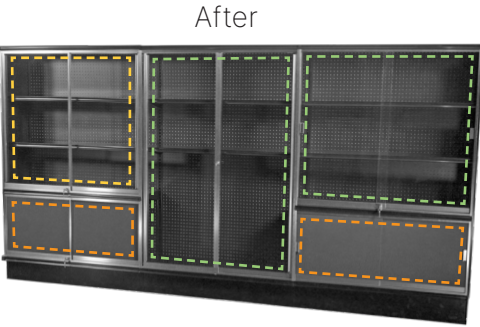

Integrated Theft Protection

It's no secret that the retail sector is facing a significant increase in theft. With the problem of retail shrink ballooning to \$112 billion in 2022, streamlined solutions that offer seamless implementation have become essential. Our easy to install secure door system is adaptable to existing fixtures, and ideal for businesses seeking a reliable defense against rising loss rates.

Benefits

1. Available in both standard and custom color anodized finishes
2. Easily retrofitted to existing fixtures
3. Installs seamlessly without disrupting store operations
4. Innovative retainer prevents unauthorized door removal
5. Easy on-site assembly with *How To* video

RETAIL THEFT REVENUE LOST

(In Billions)

Lock In Security with Solutions by Stylmark®

Retrofit displays with Stylmark's customizable anodized metal for added security and aesthetic appeal.

Before

After

Acrylic Glass HDPE

Feature Considerations

VARIABLES	SELECT FROM
Configuration	Full vs. Partial view
Inserts	Glass or Acrylic Styles
Lock Style	Kenstan Plunger Lock included or Fabricated for Lock of Your Choice
Lock Location	Variable
Color Anodization	Standard or Customizable Colors
Verticals	Yes/No
Door Pulls	Partial or Full Height