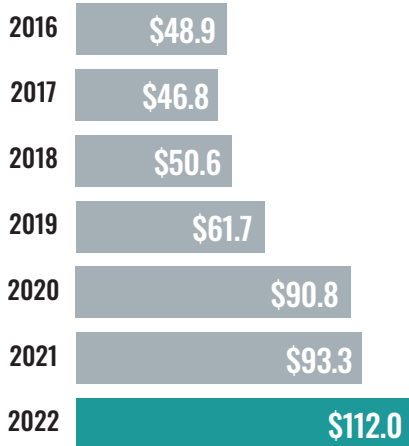

RETAIL THEFT REVENUE LOST