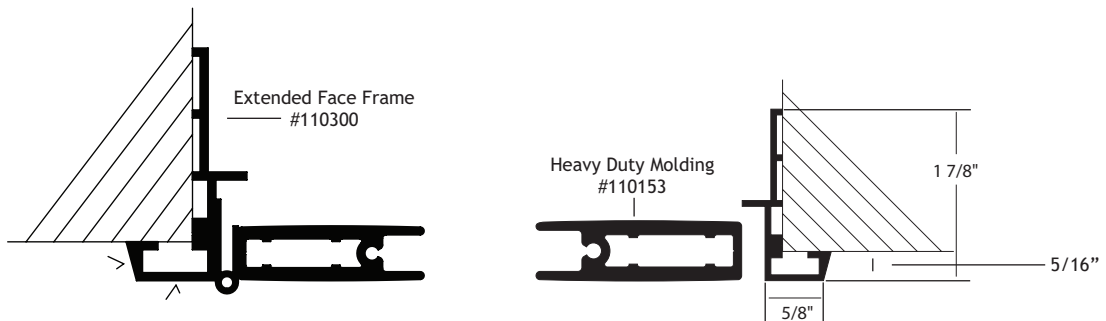

# Aluminum Face Frames

Stylmark created these decorative Face Frames to finish your rough openings with style. The Face Frame is easy to install with our Hinged Doors and Transparency Frames. Hidden steel mitered corner brackets hold corners tightly together for an attractive, seamless look.

**Part #610142 Face Frame**

**Part #610164 Square Face Frame**

**Part #610156 Face Frame**

**Part #110220 Mullion**  
This provides separation and support for multiple door systems.

√ = finished surface