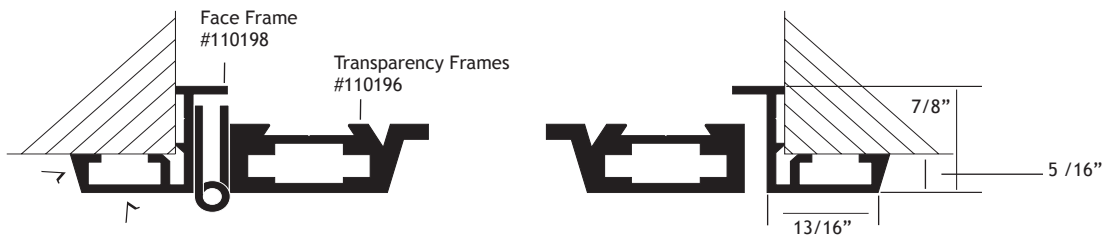

# Aluminum Face Frames

Stylmark created these decorative Face Frames to finish your rough openings with style. The Face Frame is easy to install with our Hinged Doors and Transparency Frames. Hidden steel mitered corner brackets hold corners tightly together for an attractive, seamless look.

**Part #610142 Face Frame**

**Part #610164 Square Face Frame**

**Part #610156 Face Frame**

**Part #110220 Mullion**  
This provides separation and support for multiple door systems.

√ = finished surface