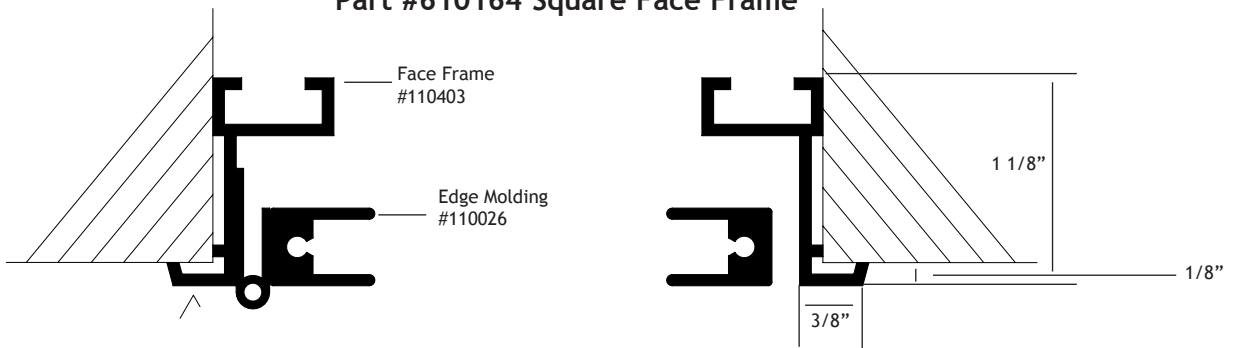

# Aluminum Face Frames

Stylmark created these decorative Face Frames to finish your rough openings with style. The Face Frame is easy to install with our Hinged Doors and Transparency Frames. Hidden steel mitered corner brackets hold corners tightly together for an attractive, seamless look.

**Part #610142 Face Frame**

**Part #610164 Square Face Frame**

**Part #610156 Face Frame**

**Part #110220 Mullion**  
This provides separation and support for multiple door systems.

√ = finished surface