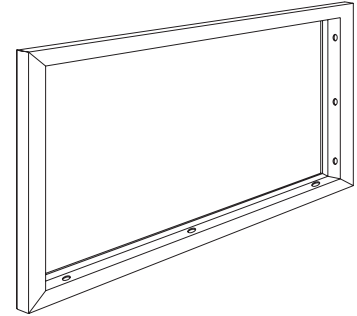

# Aluminum Face Frames

Stylmark created these decorative Face Frames to finish your rough openings with style. The Face Frame is easy to install with our Hinged Doors and Transparency Frames. Hidden steel mitered corner brackets hold corners tightly together for an attractive, seamless look.

**Part #610142 Face Frame**

**Part #610164 Square Face Frame**

**Part #610156 Face Frame**

**Part #110220 Mullion**  
This provides separation and support for multiple door systems.

√ = finished surface