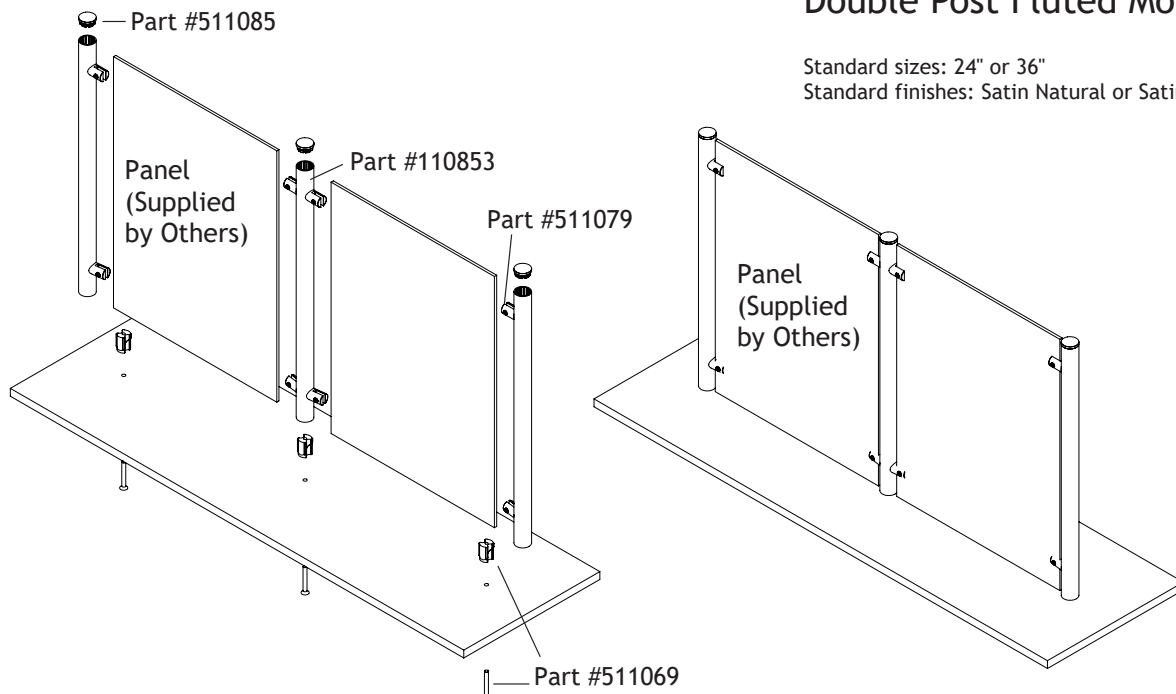

# Cafe Barrier System

The Café Series from Stylmark consists of a variety of components used to create Partition Systems. The Glass Clamp system uses brackets to secure the glass to the post and provides a clean, modern aesthetic. A more traditional look is achieved with the Glass Channel system that uses recessed channels and plastic glazing to secure the glass. Post are sold in 12' stock lengths for size customization. Optional accessories include end caps, shelf brackets and base attachment hardware.

## Single Post Surface Mounting Kit

Standard sizes: 24" or 36"  
Standard finishes: Satin Natural or Satin Brass

## Double Post Fluted Mounting Kit

Standard sizes: 24" or 36"  
Standard finishes: Satin Natural or Satin Brass

Free-Standing Barriers by Stylmark