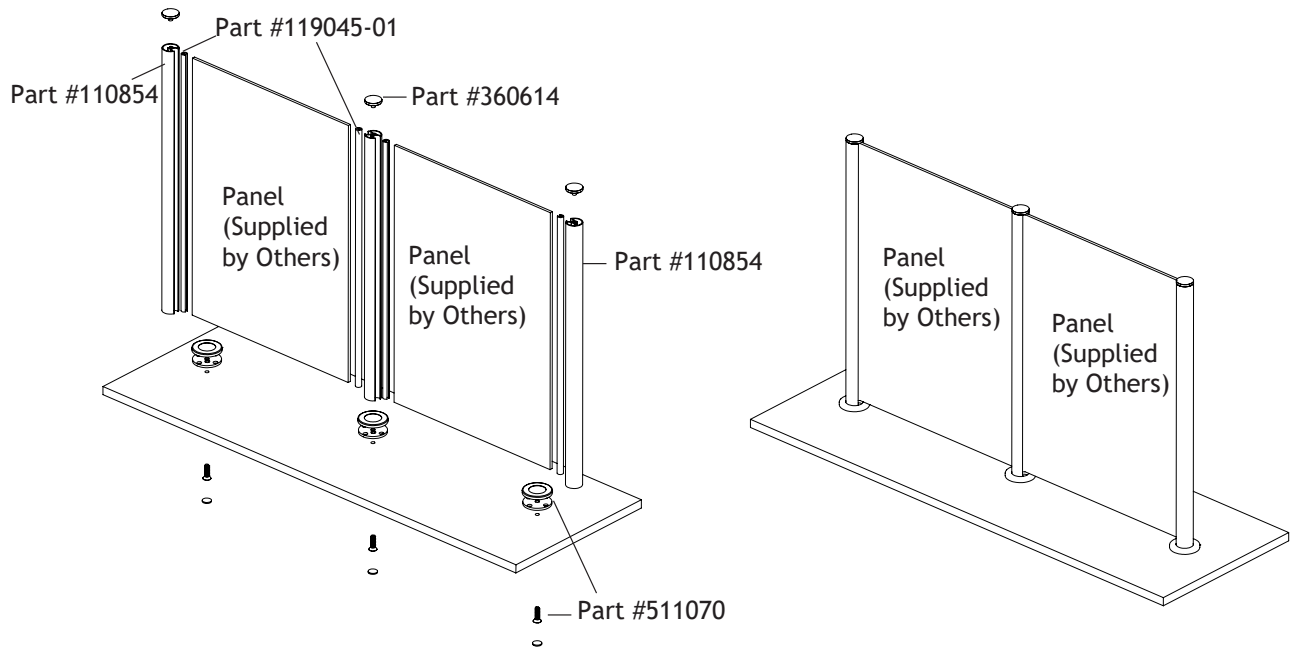

# Cafe Barrier System

The Café Series from Stylmark consists of a variety of components used to create Partition Systems. The Glass Clamp system uses brackets to secure the glass to the post and provides a clean, modern aesthetic. A more traditional look is achieved with the Glass Channel system that uses recessed channels and plastic glazing to secure the glass. Post are sold in 12' stock lengths for size customization. Optional accessories include end caps, shelf brackets and base attachment hardware.

## Single Post Surface Mounting Kit

Standard sizes: 24" or 36"  
Standard finishes: Satin Natural or Satin Brass

## Double Post Fluted Mounting Kit

Standard sizes: 24" or 36"  
Standard finishes: Satin Natural or Satin Brass

Free-Standing Barriers by Stylmark