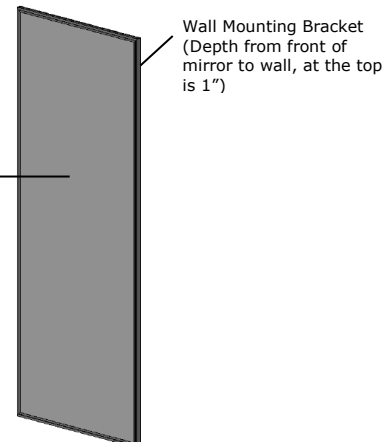

Applications: Retail fitting rooms, restrooms, spas, salons and hotel guest suites

Construction Specifications:

- Frame Material:** Anodized aluminum
- Frame Finish:** See Stylmark Color Library
- Mirror:** 1/4" clear mirror with pencil ground edges and Category 1 safety backing.
- Mount Bracket Material:** 16 Ga Galvanneal Steel
- Mounting Surface:** Mechanically sound surface with fasteners (obtain locally) rated to 75 lbs pullout

Identification:

Model	Description	Mirror Size (o.b.)
620091-01	TILT : Single Pane Mirror with mounting hardware	28" x 60" (29" x 61")
620091-02		28" x 72" (29" x 73")
620091-03		36" x 72" (37" x 73")
620092-01	TILT : LED-lit, Single Pane Mirror with mounting hardware	28" x 60" (28-1/4" x 60-1/4")
620092-02		28" x 72" (28-1/4" x 72-1/4")
620092-03		36" x 72" (36-1/4" x 72-1/4")

TILT Mirror: LED-Lit 620092

TILT Mirror 620091

*recommended tilt angle = 8°

Sheet# 971792
Revision C (2/20)