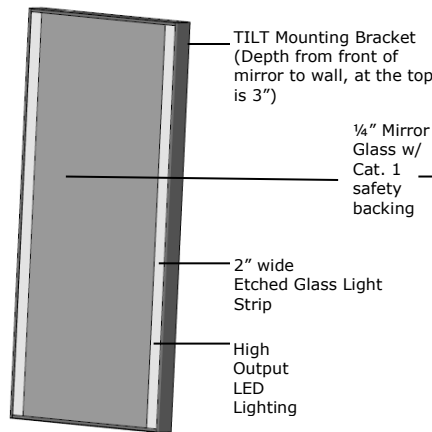

Applications: Retail fitting rooms, restrooms, spas, salons and hotel guest suites

Construction Specifications:

- Frame Material:** Anodized aluminum
- Frame Finish:** See Stylmark Color Library
- Mirror:** 1/4" clear mirror with pencil ground edges and Category 1 safety backing.
- Mount Bracket Material:** 16 Ga Galvanneal Steel
- Mounting Surface:** Mechanically sound surface with fasteners (obtain locally) rated to 75 lbs pullout

ETL Listed
Tested to UL Standard 962
and CSA C22.2 No. 250.0-08

MIRRK T

In order to continually improve our products, Stylmark reserves the right to make changes to specifications or materials without prior notice.

Identification:

Model	Description	Mirror Size (o.b.)
620091-01	TILT : Single Pane Mirror with mounting hardware	28" x 60" (29" x 61")
620091-02		28" x 72" (29" x 73")
620091-03		36" x 72" (37" x 73")
620092-01	TILT : LED-lit, Single Pane Mirror with mounting hardware	28" x 60" (28-1/4" x 60-1/4")
620092-02		28" x 72" (28-1/4" x 72-1/4")
620092-03		36" x 72" (36-1/4" x 72-1/4")

TILT Mirror: LED-Lit 620092

TILT Mirror 620091

*recommended tilt angle = 8°

Sheet# 971792
Revision C (2/20)