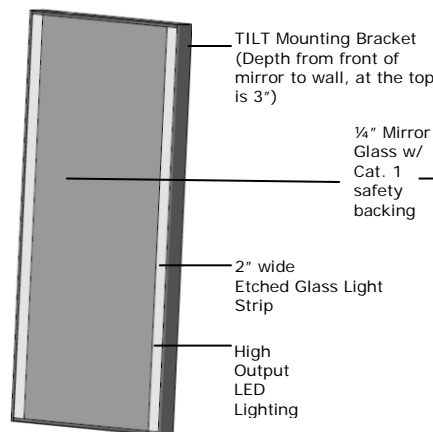

Applications: Retail fitting rooms, restrooms, spas, salons and hotel guest suites

Construction Specifications:

- Frame Material:** Anodized aluminum
- Frame Finish:** See Stylmark Color Library
- Mirror:** ¼" clear mirror with pencil ground edges and Category 1 safety backing.
- Mount Bracket Material:** 16 Ga Galvanneal Steel
- Mounting Surface:** Mechanically sound surface with fasteners (obtain locally) rated to 75 lbs pullout

ETL Listed
Tested to UL Standard 962
and CSA C22.2 No. 250.0-08

MIRRK T

In order to continually improve our products, Stylmark reserves the right to make changes to specifications or materials without prior notice.

Identification:

Model	Description	Mirror Size (o.d.)
620091-01	TILT : Single Pane Mirror with mounting hardware	28" x 60" (29" x 61")
620091-02		28" x 72" (29" x 73")
620091-03		36" x 72" (37" x 73")
620092-01	TILT : LED-lit, Single Pane Mirror with mounting hardware	28" x 60" (28-¼" x 60-¼")
620092-02		28" x 72" (28-¼" x 72-¼")
620092-03		36" x 72" (36-¼" x 72-¼")

TILT Mirror: LED-Lit 620092

TILT Mirror 620091

*recommended tilt angle = 8°

Sheet# 971792
Revision B (5/15)