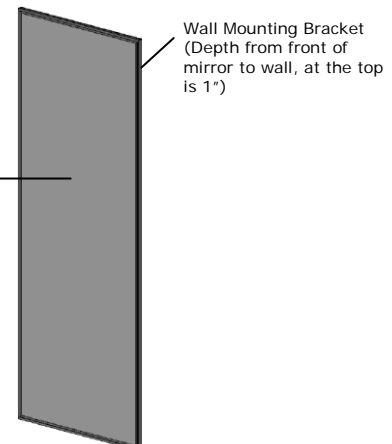

Mirror Solutions by stylmark®

TILT

Data Sheet

General Description: Mirror Solutions by Stylmark come fully glazed and ready to install. Available in standard single pane sizes, with or without LED lighting, these mirrors expand the visual space of any room while providing elegant functionality. Use the included bracket to install as a leaning mirror or directly to the wall. The LED-lit TILT Mirror plugs into a standard wall outlet.

Applications: Retail fitting rooms, restrooms, spas, salons and hotel guest suites

Construction Specifications:

- Frame Material:** Anodized aluminum
- Frame Finish:** See Stylmark Color Library
- Mirror:** ¼" clear mirror with pencil ground edges and Category 1 safety backing.
- Mount Bracket Material:** 16 Ga Galvanneal Steel
- Mounting Surface:** Mechanically sound surface with fasteners (obtain locally) rated to 75 lbs pullout

Identification:

Model	Description	Mirror Size (o.d.)
620091-01	TILT : Single Pane Mirror with mounting hardware	28" x 60" (29" x 61")
620091-02		28" x 72" (29" x 73")
620091-03		36" x 72" (37" x 73")
620092-01	TILT : LED-lit, Single Pane Mirror with mounting hardware	28" x 60" (28-¼" x 60-¼")
620092-02		28" x 72" (28-¼" x 72-¼")
620092-03		36" x 72" (36-¼" x 72-¼")

TILT Mirror: LED-Lit 620092

TILT Mirror 620091

*recommended tilt angle = 8°

Sheet# 971792
Revision B (5/15)