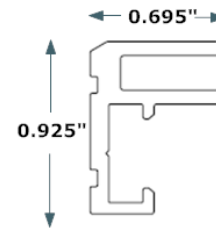

Models:

- Single Sided:** □ 690123

Dimensions:

- Profile Depth:** □ 0.695" (17.6mm)
Frame Size¹: □ Custom sizes up to 96" x 96" (2.4m x 2.4m)
Graphic Visual Size: □ Same as frame size
Fabric Cut Size: □ Frame size plus 3/4" (19 mm)
SEG Size: □ 1/2"x1/8" (12.5mm x 3mm)

Weight²: 0.25 lbs/lin ft (0.37 kg/m) of perimeter (typical)

Mounting/Installation: □ Wall mount

Environmental Specifications:

Protection Rating: For indoor use only

In order to continually improve our products, Stylmark reserves the right to make changes to specifications or materials without prior notice.

Specify Dimensions (in inches):

- Height _____ (max 96")
- Width _____ (max 96")

Specify Orientation:

- Landscape
- Portrait

**StretchFrame™ Extra Low Profile
Non-lit TFD Frame
(tension fabric graphic not shown)**

Profile view

Wall Mount using z-clips