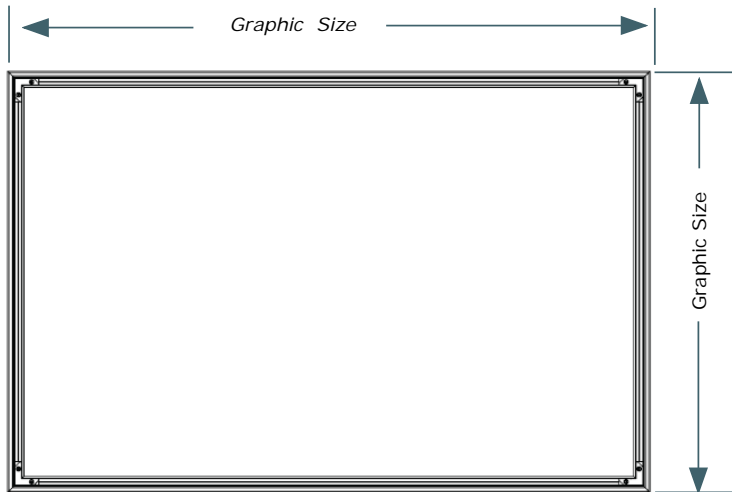

Models:

- Single Sided:** □ 690123

Dimensions:

- Profile Depth:** □ 0.695" (17.6mm)
Frame Size¹: □ Custom sizes up to 96" x 96" (2.4m x 2.4m)
Graphic Visual Size: □ Same as frame size
Fabric Cut Size: □ Frame size plus 3/4" (19 mm)
SEG Size: □ 1/2"x1/8" (12.5mm x 3mm)

Weight²: 0.25 lbs/lin ft (0.37 kg/m) of perimeter (typical)

Mounting/Installation: □ Wall mount

Environmental Specifications:

Protection Rating: For indoor use only

In order to continually improve our products, Stylmark reserves the right to make changes to specifications or materials without prior notice.

¹ For larger format TFD frames or for double-sided TFD frames, see Stylmark's low-profile StretchFrames (models 690318 or 690319)

² Does not include weight of tension fabric graphic

Ordering Information:

Specify Dimensions (in inches):

- Height _____ (max 96")
- Width _____ (max 96")

Specify Orientation:

- Landscape
- Portrait

**StretchFrame™ Extra Low Profile
Non-lit TFD Frame
(tension fabric graphic not shown)**