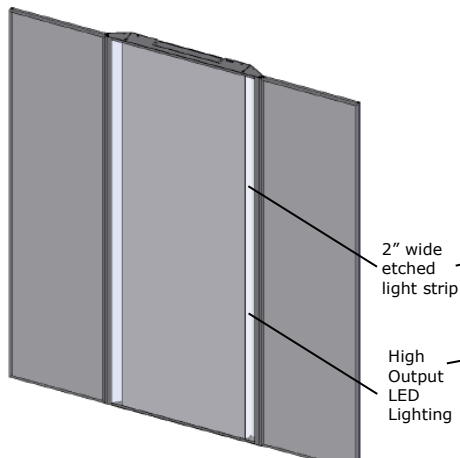

**PIVOT Mirror: LED-Lit
620098**

Fixed Color Temperature