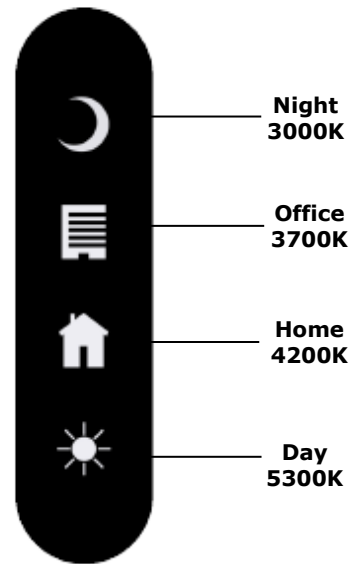

Adjustable Color Temperature