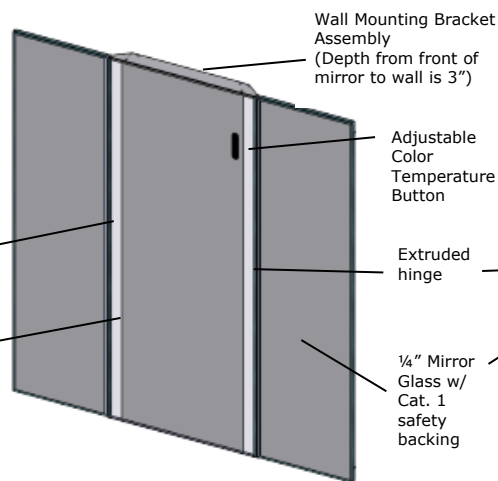

**PIVOT Mirror: LED-Lit
620098**

Adjustable Color Temperature