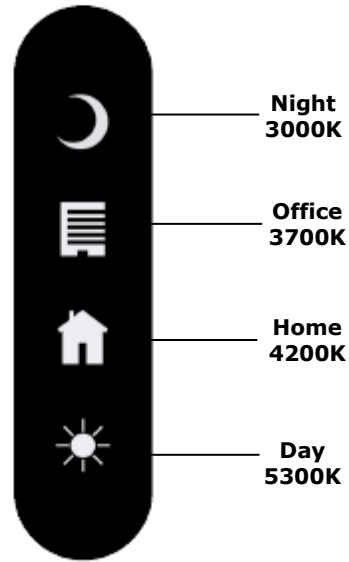

Adjustable Color Temperature