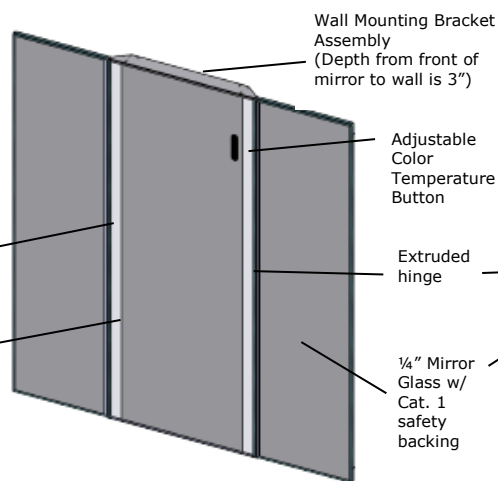

**PIVOT Mirror: LED-Lit
620098**

Adjustable Color Temperature