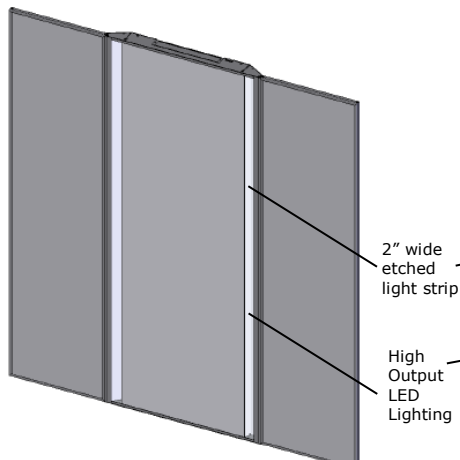

Mirror Solutions by stylmark® PIVOT

Data Sheet

General Description: Mirror Solutions by Stylmark come fully glazed and ready to install. Available in a standard triple pane size, with or without back-lighting, these mirrors expand the visual space of any room while providing elegant functionality. PIVOT features adjustable wing mirrors to allow viewing from multiple angles. The wing mirrors attach with seamless hinges which eliminate pinch points. The LED-lit PIVOT Mirror also features flush, etched lights on each side of the center mirror face. The LED-lit PIVOT Mirror is selectable with hard-wire (wire per NEC and applicable local codes) or plug-in option.

Lighting Options:

- Fixed Color Temperature:** 3000K, 3700K, 4200K, 5300K
- Adjustable Color Temperature**

Fixed Color Temperature

Lighting Specifications (LED-lit models):

- Source:** LED
- Nominal Length:** 72"
- Nominal Wattage:** 39W
- Average Rated Life:** 50,000 hours (L70)
- Color Rendering Index:** 85
- Power Requirements:** 120~240 VAC, 50~60 HZ, 1.8 A max.
Electrical connection behind mirror is required
- Illuminance¹:** 28" wide = 57 f.c.

¹ Measurements taken from horizontal center of mirror pane at vertical center height

ETL Listed
Tested to UL Standard 962
and CSA C22.2 No. 250.0-08

Identification:

Model	Description	Mirror Size (o.d)
620097-02	PIVOT : Triple Pane Mirror with mounting hardware	18" (wing) x 28" x 72"
620098-02	PIVOT : LED-lit, Triple Pane Mirror with mounting hardware	(66-1/4" x 72-1/4")

**PIVOT Mirror: LED-Lit
620098**

Fixed Color Temperature

Adjustable Color Temperature

**PIVOT Mirror
620097**