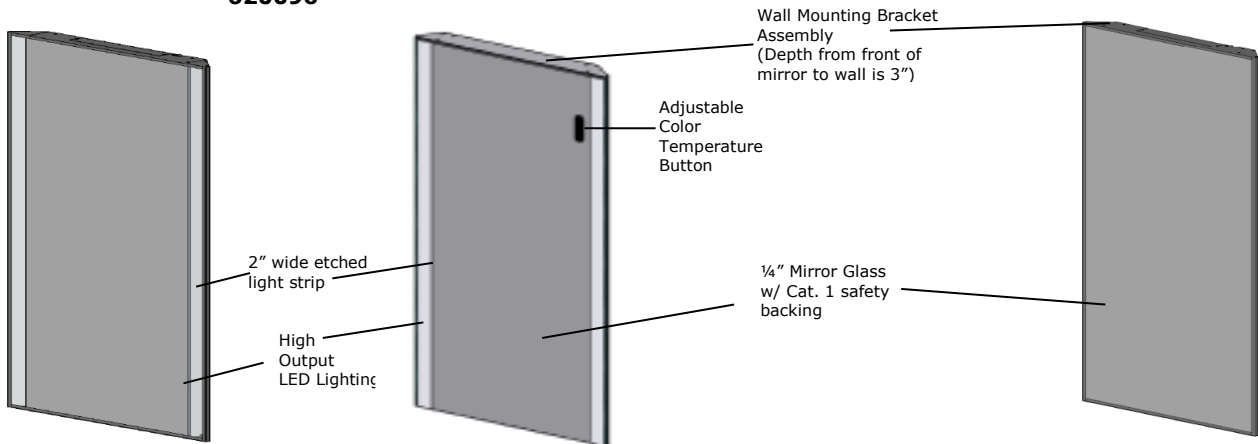

Adjustable Color Temperature

**BEVEL Mirror: LED-Lit
620096**

**BEVEL Mirror
620095**

Fixed Color Temperature