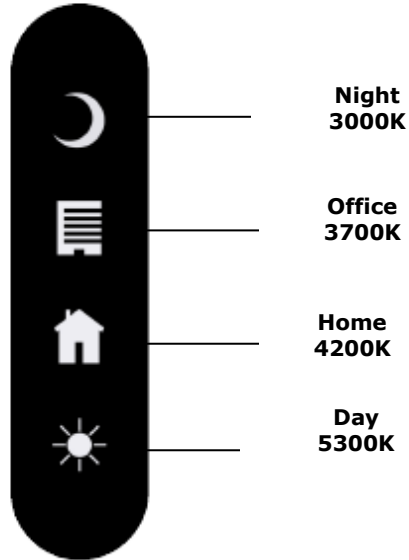

Adjustable Color Temperature