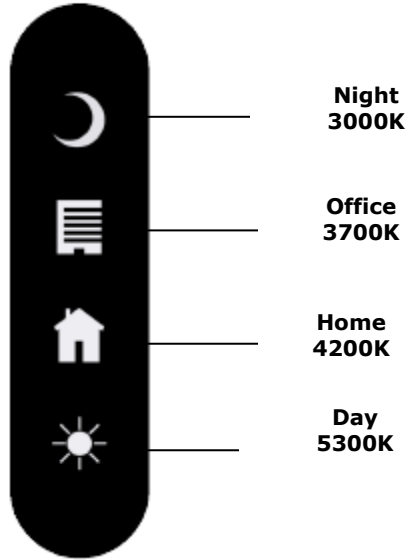

Lighting Options:

- Fixed Color Temperature:** 3000K, 3700K, 4200K, 5300K
- Adjustable Color Temperature**

Lighting Specifications (back-lit models):

- Source:** LED
- Nominal Length:** 60" or 72"
- Nominal Wattage:** 32.5W or 39W
- Average Rated Life:** 50,000 hours (L70)
- Color Rendering Index:** 85
- Illuminance¹:** 28" wide = 57 f.c., 36" wide = 44 f.c.

ETL Listed
Tested to UL Standard 962
and CSA C22.2 No. 250.0-08

MIRRK T

In order to continually improve our products, Stylmark reserves the right to make changes to specifications or materials without prior notice.

Identification:

Model	Description	Mirror Size (o.d)
620095-01	BEVEL: Single Pane Mirror with mounting hardware	28" x 60" (28-3/4" x 60-1/4")
620095-03	BEVEL: Single Pane Mirror with mounting hardware	36" x 72" (36-3/4" x 72-1/4")
620096-01	BEVEL: LED-lit, Single Pane Mirror with mounting hardware	28" x 60" (28-3/4" x 60-1/4")
620096-03	BEVEL: LED-lit, Single Pane Mirror with mounting hardware	36" x 72" (36-3/4" x 72-1/4")

Sheet# 971793
Revision C (4/19)

Adjustable Color Temperature

**BEVEL Mirror: LED-Lit
620096**

Fixed Color Temperature

2" wide etched
light strip

High
Output
LED Lighting

Adjustable Color Temperature

Adjustable
Color
Temperature
Button