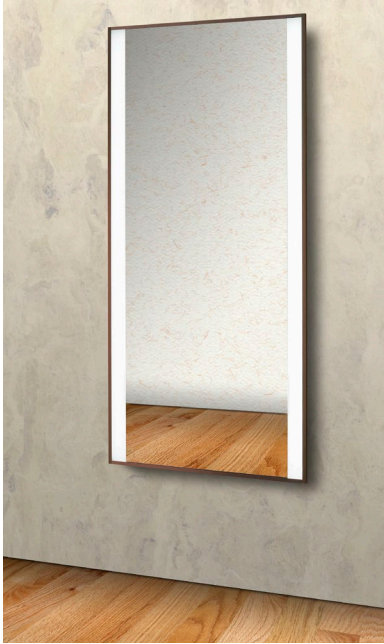

Mirror Solutions by stylmark® BEVEL

Data Sheet

Fixed Color Temperature

General Description: Mirror Solutions by Stylmark come fully glazed and ready to install. Available in standard single pane sizes, with or without back-lighting, these mirrors expand the visual space of any room while providing elegant functionality. Featuring a frame which tapers back towards the wall, BEVEL presents a unique appearance. The LED-lit BEVEL Mirror also features flush, etched lights on each side of the mirror face. The LED-lit BEVEL Mirror is selectable with hard-wire (wire per NEC and applicable local codes) or plug-in option.

Applications: Retail fitting rooms, restrooms, spas, salons and hotel guest suites

Construction Specifications:

- Frame Material:** Anodized aluminum
- Frame Finish:** See Stylmark Color Library
- Mirror:** 1/4" clear mirror with pencil ground edges and Category 1 safety backing.
- Mount Bracket Material:** 16 Ga Galvanneal Steel
- Mounting Surface:** Mechanically sound surface with fasteners (obtain locally) rated to 75 lbs.

Identification:

Model	Description	Mirror Size (o.d)
620095-01	BEVEL: Single Pane Mirror with mounting hardware	28" x 60" (28-3/4" x 60-1/4")
620095-03	BEVEL: Single Pane Mirror with mounting hardware	36" x 72" (36-3/4" x 72-1/4")
620096-01	BEVEL: LED-lit, Single Pane Mirror with mounting hardware	28" x 60" (28-3/4" x 60-1/4")
620096-03	BEVEL: LED-lit, Single Pane Mirror with mounting hardware	36" x 72" (36-3/4" x 72-1/4")

Sheet# 971793
Revision C (4/19)

Adjustable Color Temperature

**BEVEL Mirror: LED-Lit
620096**

Fixed Color Temperature

2" wide etched
light strip

High
Output
LED Lighting

Adjustable Color Temperature

Adjustable
Color
Temperature
Button