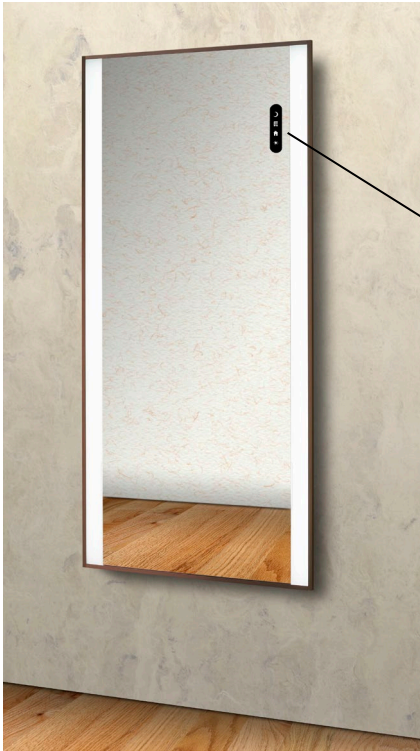

Mirror Solutions by stylmark® BEVEL

Data Sheet

Fixed Color Temperature

General Description: Mirror Solutions by Stylmark come fully glazed and ready to install. Available in standard single pane sizes, with or without back-lighting, these mirrors expand the visual space of any room while providing elegant functionality. Featuring a frame which tapers back towards the wall, BEVEL presents a unique appearance. The LED-lit BEVEL Mirror also features flush, etched lights on each side of the mirror face. The LED-lit BEVEL Mirror is selectable with hard-wire (wire per NEC and applicable local codes) or plug-in option.

Applications: Retail fitting rooms, restrooms, spas, salons and hotel guest suites

Construction Specifications:

- Frame Material:** Anodized aluminum
- Frame Finish:** See Stylmark Color Library
- Mirror:** 1/4" clear mirror with pencil ground edges and Category 1 safety backing.
- Mount Bracket Material:** 16 Ga Galvanneal Steel
- Mounting Surface:** Mechanically sound surface with fasteners (obtain locally) rated to 75 lbs.

Identification:

Model	Description	Mirror Size (o.d)
620095-01	BEVEL: Single Pane Mirror with mounting hardware	28" x 60" (28-3/4" x 60-1/4")
620095-03	BEVEL: Single Pane Mirror with mounting hardware	36" x 72" (36-3/4" x 72-1/4")
620096-01	BEVEL: LED-lit, Single Pane Mirror with mounting hardware	28" x 60" (28-3/4" x 60-1/4")
620096-03	BEVEL: LED-lit, Single Pane Mirror with mounting hardware	36" x 72" (36-3/4" x 72-1/4")

Sheet# 971793
Revision C (4/19)

Adjustable Color Temperature

**BEVEL Mirror: LED-Lit
620096**

Fixed Color Temperature

2" wide etched
light strip

High
Output
LED Lighting

Adjustable Color Temperature

Adjustable
Color
Temperature
Button