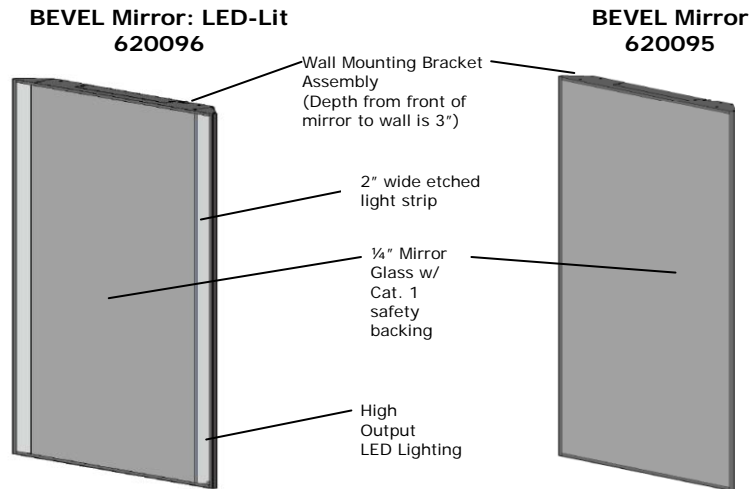

## Data Sheet

**General Description:** Mirror Solutions by Stylmark come fully glazed and ready to install. Available in standard single pane sizes, with or without back-lighting, these mirrors expand the visual space of any room while providing elegant functionality. Featuring a frame which tapers back towards the wall, BEVEL presents a unique appearance. The LED-lit BEVEL Mirror also features flush, etched lights on each side of the mirror face. The LED-lit BEVEL Mirror is selectable with hard-wire (wire per NEC and applicable local codes) or plug-in option.

**Applications:** Retail fitting rooms, restrooms, spas, salons and hotel guest suites

**Construction Specifications:**

- Frame Material:** Anodized aluminum
- Frame Finish:** See Stylmark Color Library
- Mirror:** ¼" clear mirror with pencil ground edges and Category 1 safety backing.
- Mount Bracket Material:** 16 Ga Galvanneal Steel
- Mounting Surface:** Mechanically sound surface with fasteners (obtain locally) rated to 75 lbs

**Lighting Specifications (back-lit models):**

- Source:** LED
- Nominal Length:** 60" or 72"
- Nominal Wattage:** 32.5W or 39W
- Average Rated Life:** 50,000 hours (L70)
- Color Temperature:** 3000K, 3700K, 4200K, 5300K
- Color Rendering Index:** 85
- Illuminance<sup>1</sup>:** 28" wide = 57 f.c., 36" wide = 44 f.c.

**Identification:**

| Model     | Description  | Mirror Size (o.d)         |
|-----------|--|---------------------------|
| 620095-01 | BEVEL : Single Pane Mirror with mounting hardware          | 28" x 60" (28-¾" x 60-¼") |
| 620095-03 | BEVEL : Single Pane Mirror with mounting hardware          | 36" x 72" (36-¾" x 72-¼") |
| 620096-01 | BEVEL : LED-lit, Single Pane Mirror with mounting hardware | 28" x 60" (28-¾" x 60-¼") |
| 620096-03 | BEVEL : LED-lit, Single Pane Mirror with mounting hardware | 36" x 72" (36-¾" x 72-¼") |