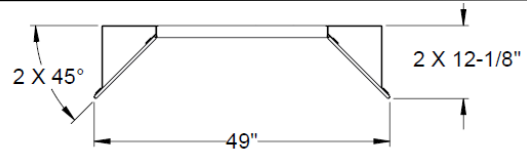

¹ Measurements taken at a distance of 18" from the midpoint of the mirror.

In order to continually improve our products, Stylmark reserves the right to make changes to specifications or materials without prior notice.

Sheet# 971827
Revision G (3/18)

Model 620106

1/4" Mirror Glass

Model 620105

2-1/4" Etched Sidelights

Admire LED Mirror with 45° Wings

(620105 & 620106 Models Shown)

Part # 520078-OBWHT40111 - 45° Wing Bracket