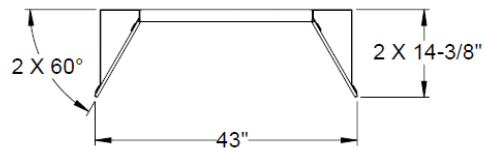

Admire LED Mirror with 60° Wings

(620105 & 620106 Models Shown)