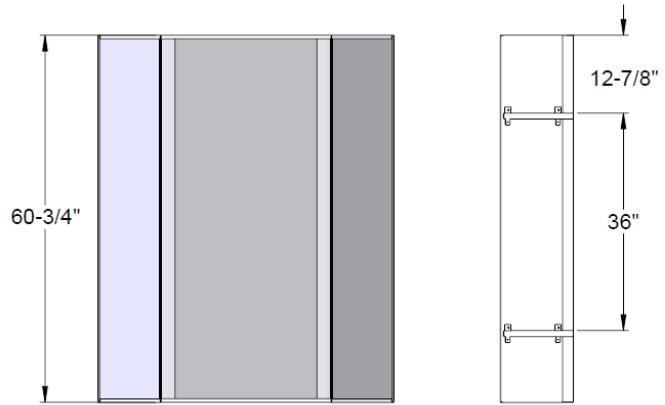

Applications: Clothing and attire retail fitting or dressing rooms

Standard Model	Description	Overall Dimensions
620105-01-OBWHT40111	Admire LED Mirror – White (Hardwired)	28.38" x 60.75" x 2.00" (28" x 60" glass size)
620105-02-OBWHT40111	Admire LED Mirror – White (Hardwired, On/Off Switch)	
620105-03-OBWHT40111	Admire LED Mirror – White (Plug-in Cord)	
620105-04-OBWHT40111	Admire LED Mirror – White (Plug-in Cord, On/Off Switch)	
620105-05-OBWHT40111	Admire LED Mirror – White (Low Light, Hardwired, On/Off Switch)	
620105-06-OBWHT40111	Admire LED Mirror – White (Low Light, Plug-in Cord, On/Off Switch)	
Accessory Items	Description	Overall Dimensions
620106-OBWHT40111	Admire Wing - White	14.38" x 60.75" x .500" (14" x 60" glass size)
520078-OBWHT40111	Admire 45° Wing Bracket	11.50" x 9.00" x 3.00"
520079-OBWHT40111	Admire 60° Wing Bracket	13.87" x 6.50" x .3.00"
520075	Cleat Mounting Accessory Kit	N/A

¹ Measurements taken at a distance of 18" from the midpoint of the mirror.

In order to continually improve our products, Stylmark reserves the right to make changes to specifications or materials without prior notice.

Sheet# 971827
Revision G (3/18)

Model 620106

1/4" Mirror Glass

Model 620105

2-1/4" Etched Sidelights

Admire LED Mirror with 45° Wings

(620105 & 620106 Models Shown)

Part # 520078-OBWHT40111 - 45° Wing Bracket